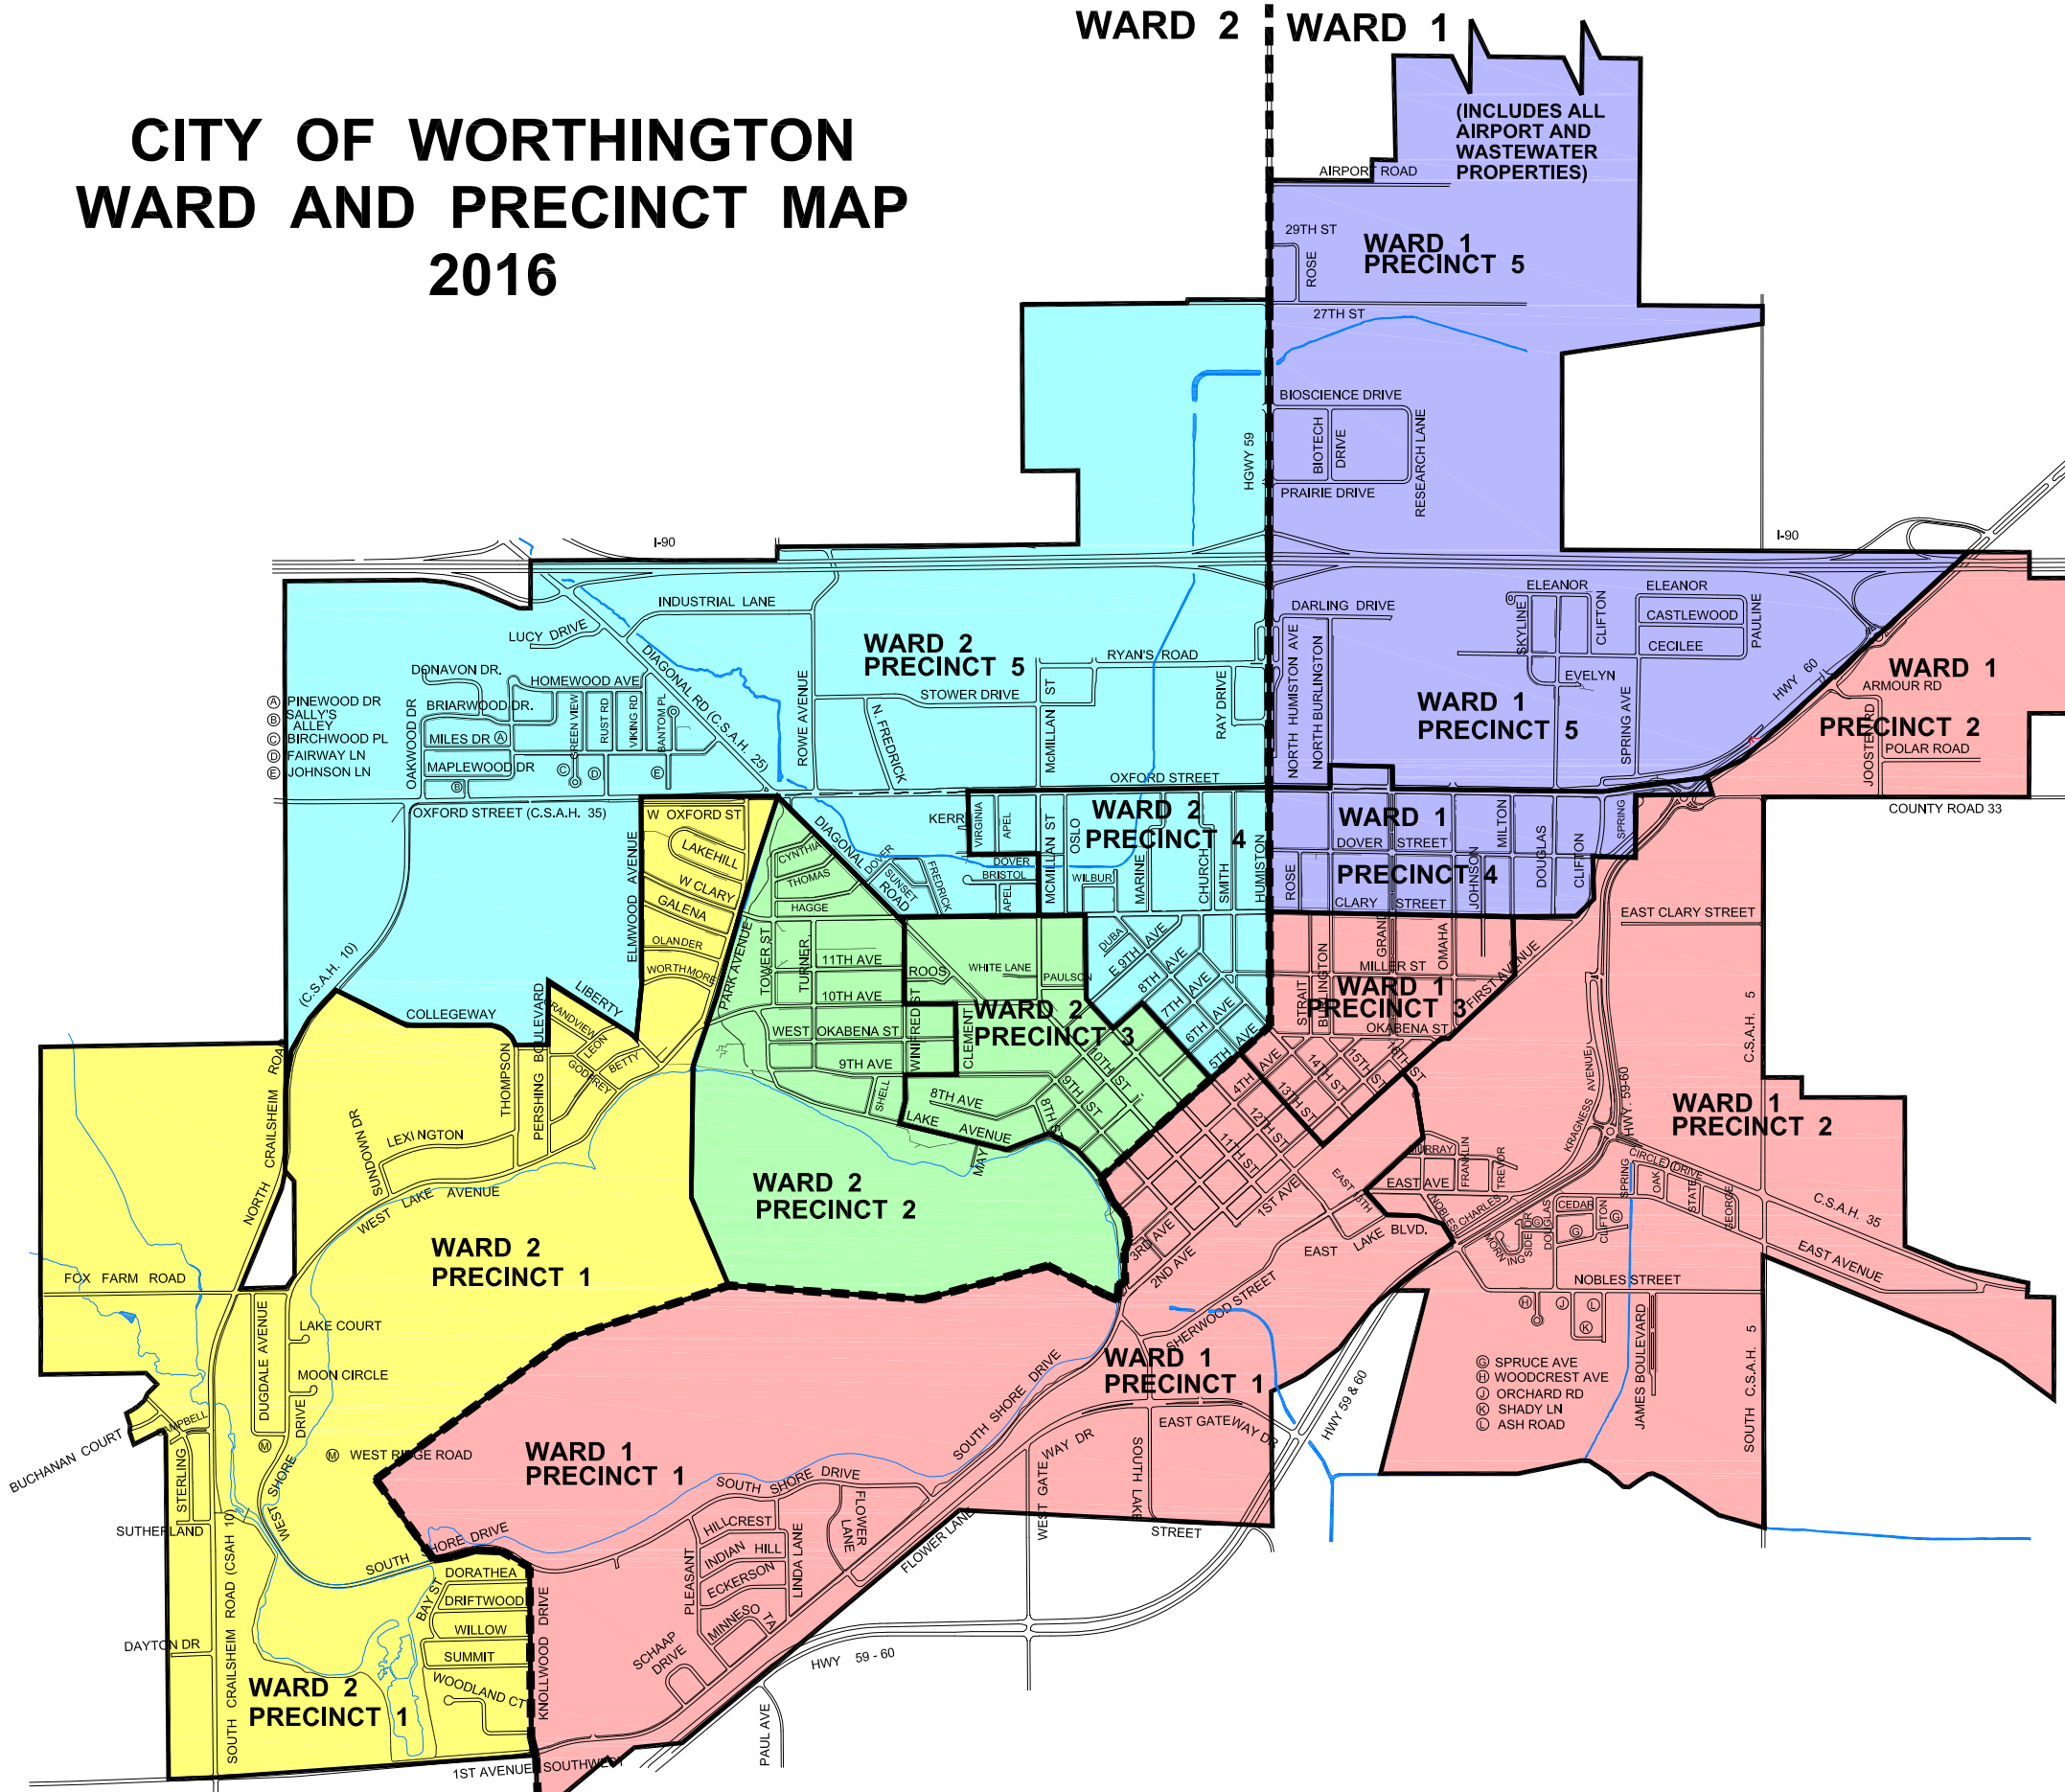

# CITY OF WORTHINGTON WARD AND PRECINCT MAP 2016

WARD 2 | WARD 1

## POLLING LOCATIONS

### WARD 1

- Precinct 1
  - Precinct 2
  - Precinct 3
- Outreach Center  
First Baptist Church  
1000 Linda Lane

- Precinct 4
  - Precinct 5
- American Reformed Church  
1720 North Burlington Ave

### WARD 2

- Precinct 1
- YMCA  
1501 Collegeway

- Precinct 2
  - Precinct 3
- Nobles County Public Works  
960 Diagonal Road

- Precinct 4
  - Precinct 5
- Solid Rock Church  
1730 Diagonal Road

WARD 2 | WARD 1