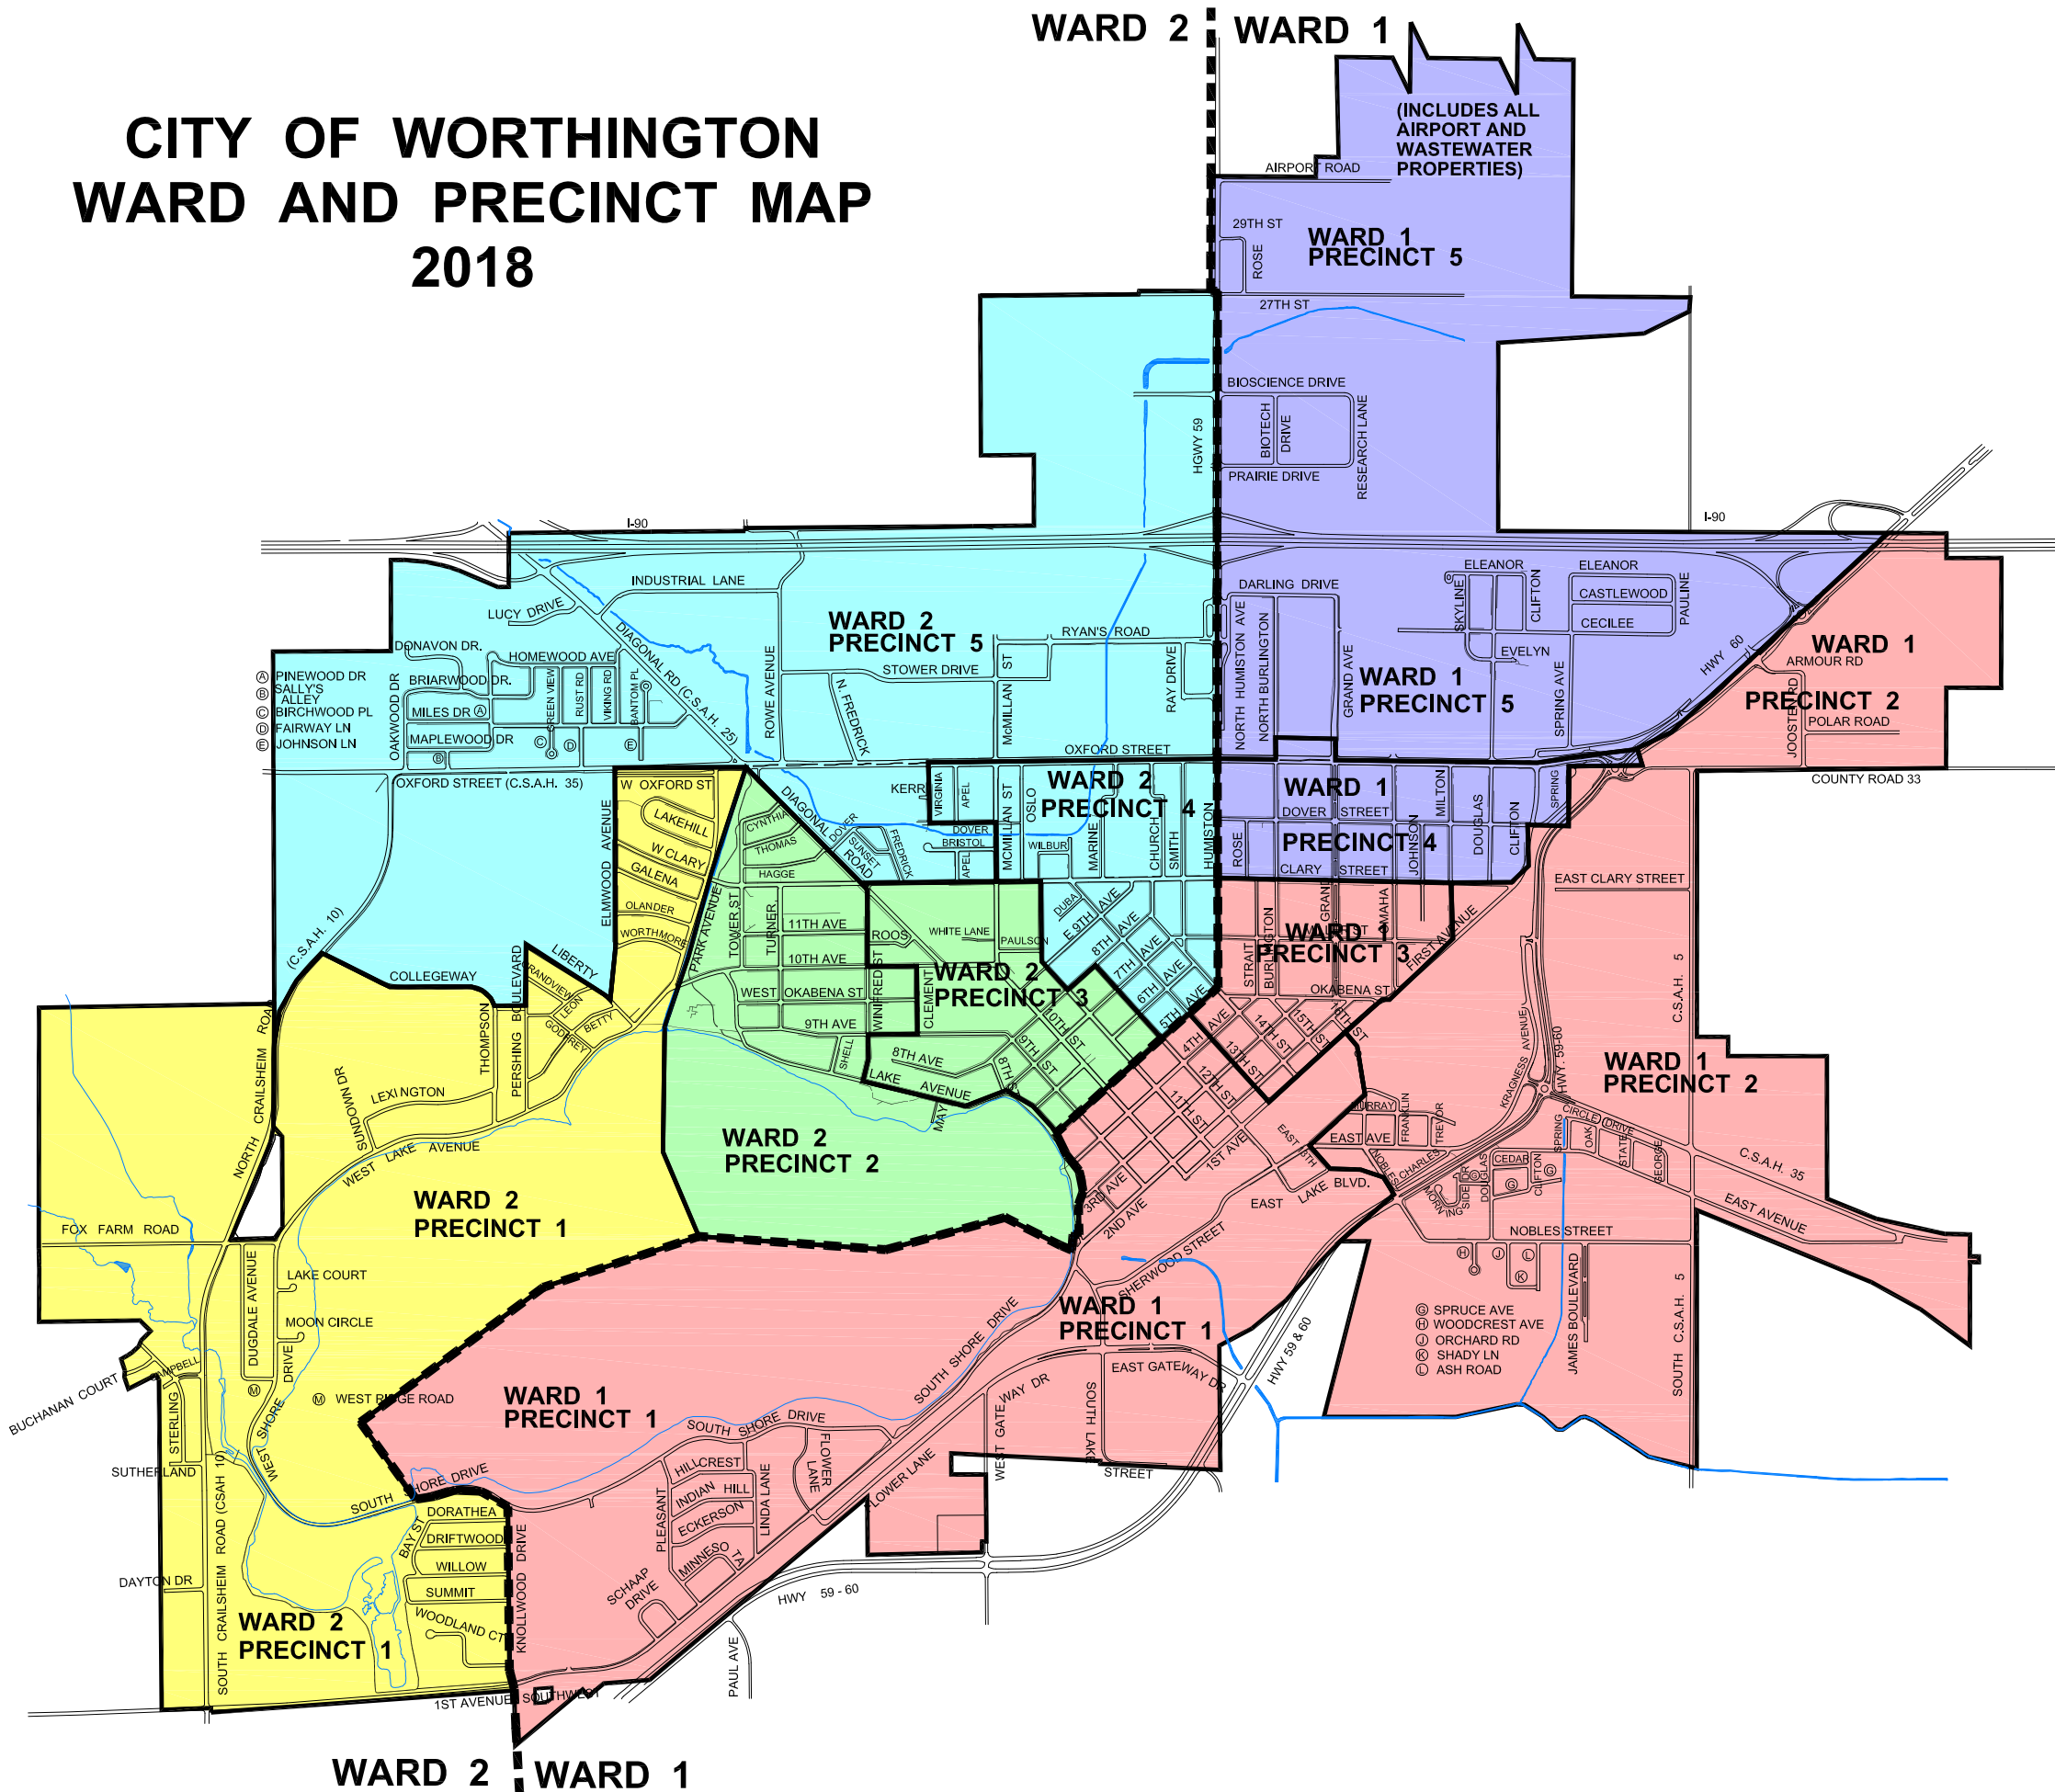

CITY OF WORTHINGTON WARD AND PRECINCT MAP 2018

POLLING LOCATIONS

- WARD 1**
- Precinct 1: Lakeside Church
1000 Linda Lane
formerly known as First Baptist Church
 - Precinct 2: American Reformed Church
1720 North Burlington Ave
 - Precinct 3: American Reformed Church
1720 North Burlington Ave
 - Precinct 4: American Reformed Church
1720 North Burlington Ave
 - Precinct 5: American Reformed Church
1720 North Burlington Ave
- WARD 2**
- Precinct 1: YMCA
1501 Collegeway
 - Precinct 2: Nobles County Public Works
960 Diagonal Road
 - Precinct 3: Nobles County Public Works
960 Diagonal Road
 - Precinct 4: Solid Rock Church
1730 Diagonal Road
 - Precinct 5: Solid Rock Church
1730 Diagonal Road