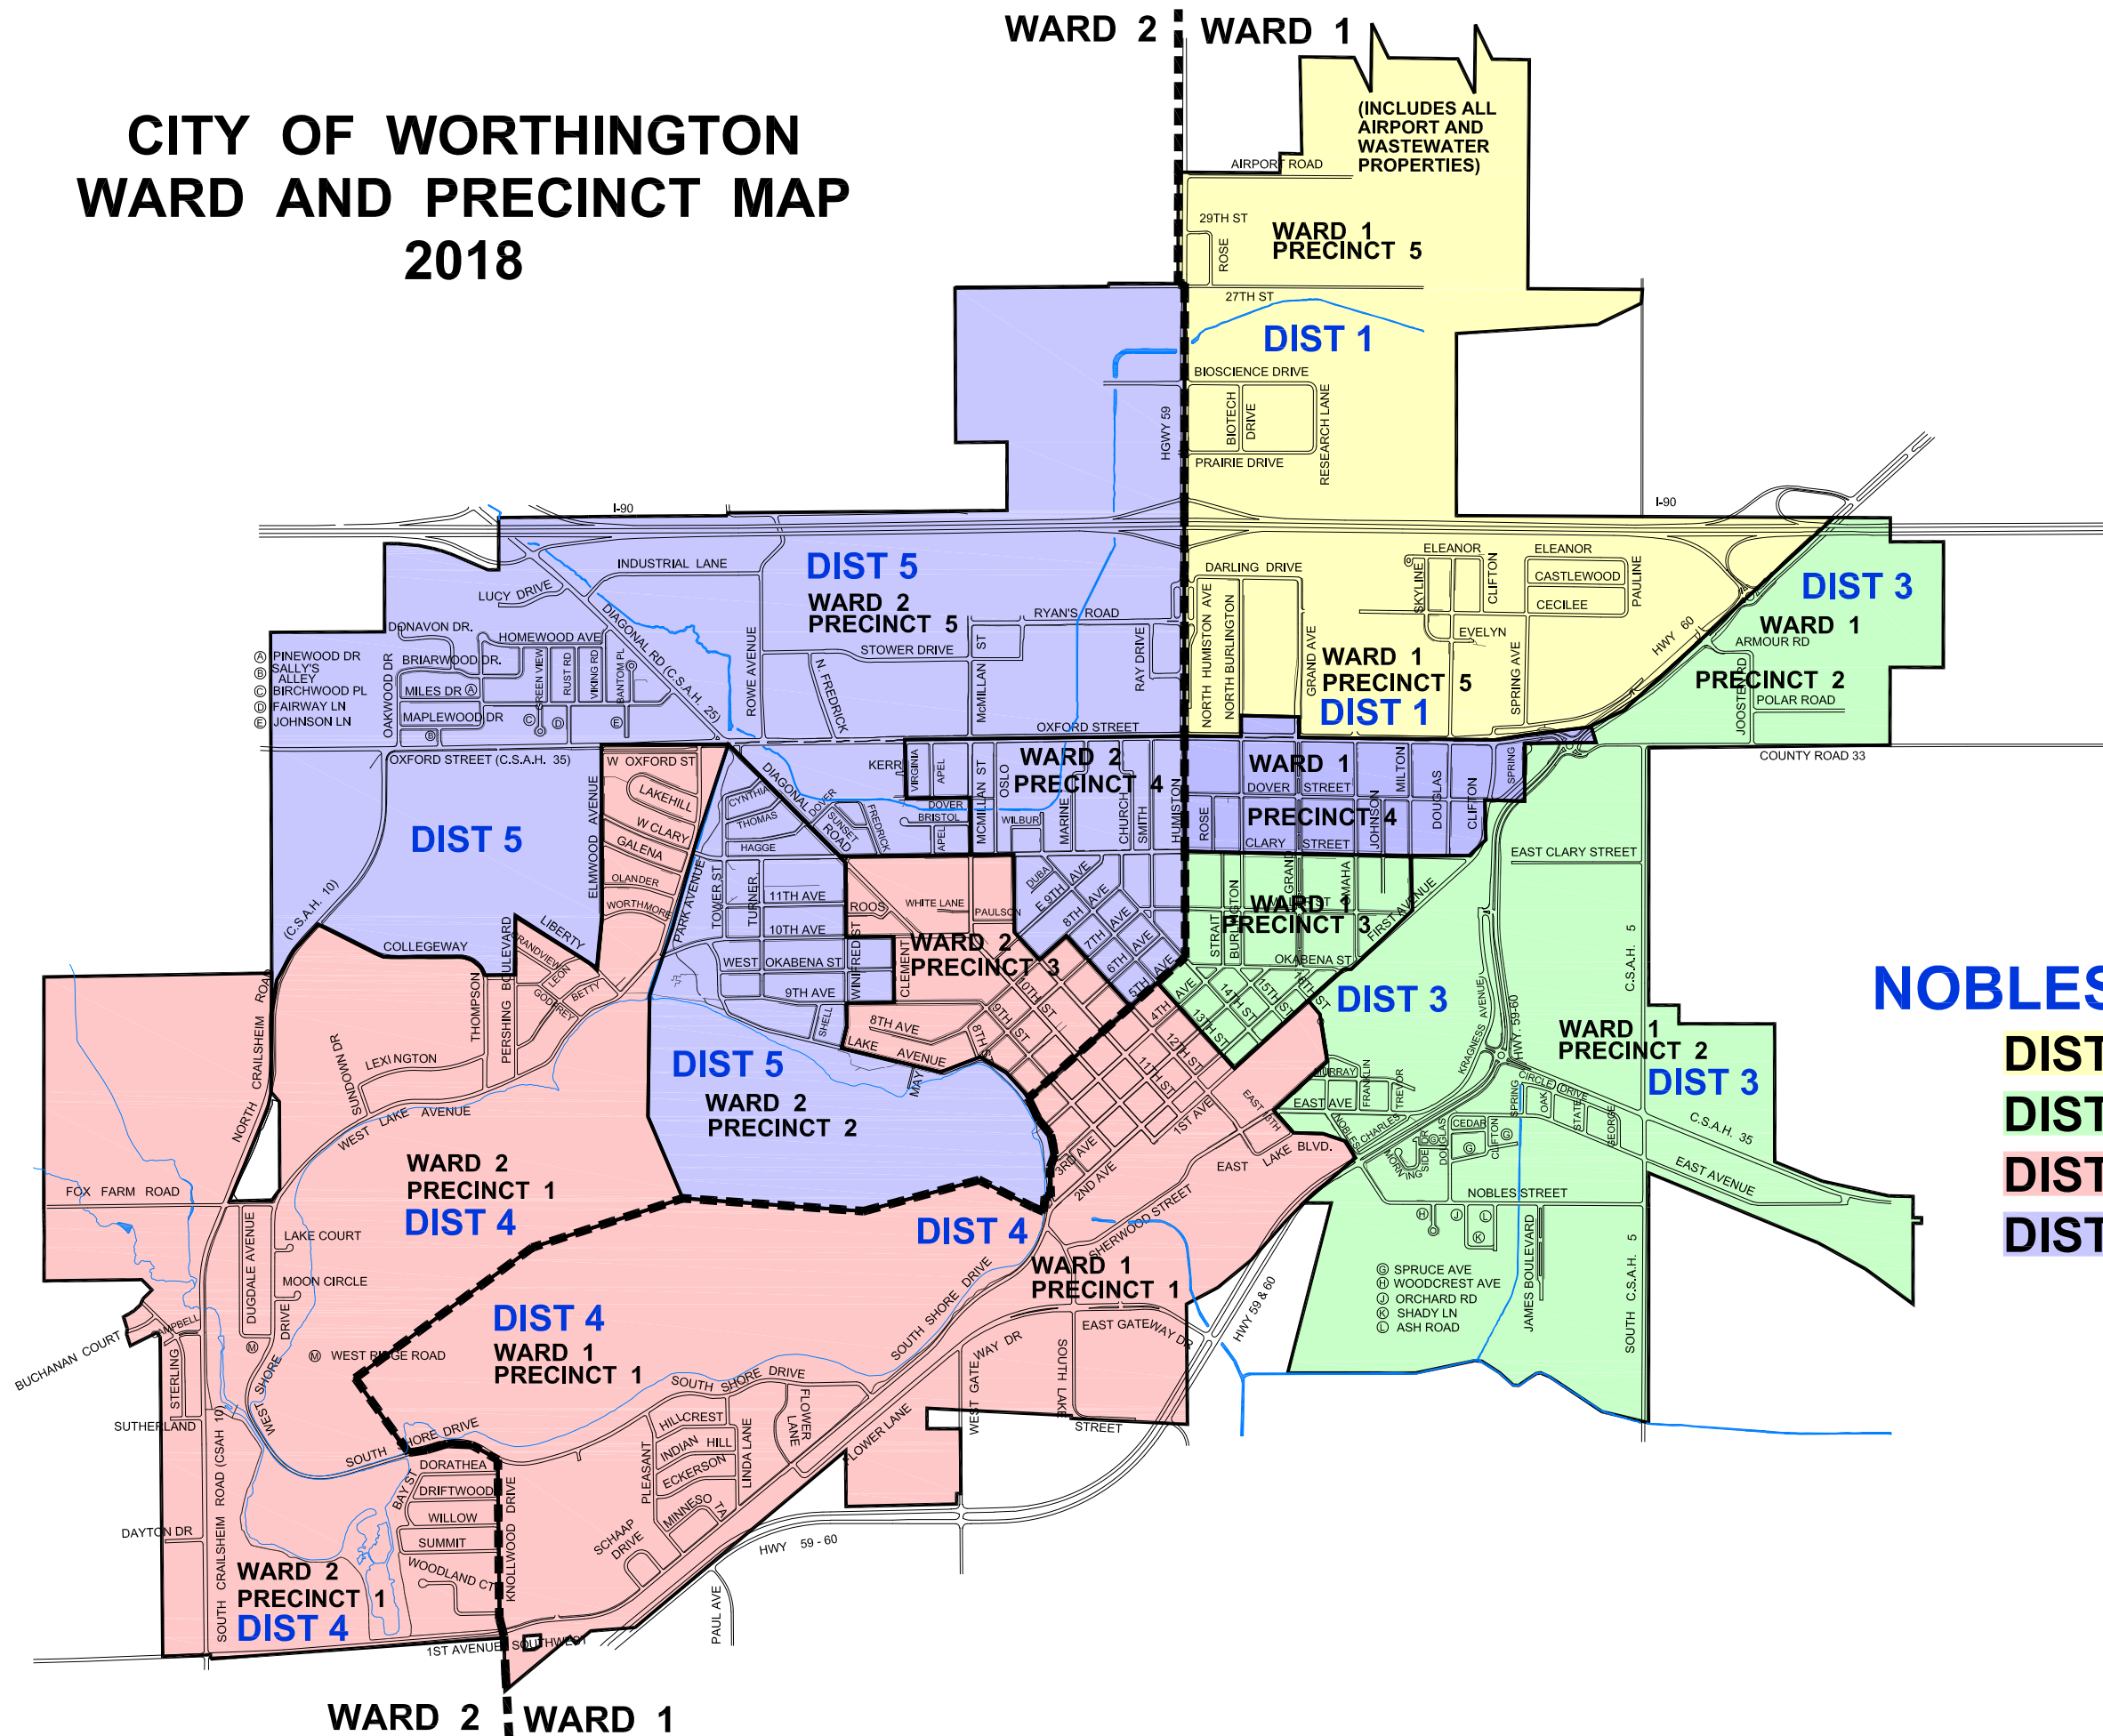

CITY OF WORTHINGTON WARD AND PRECINCT MAP 2018

- NOBLES COUNTY**
- DISTRICT 1**
 - DISTRICT 3**
 - DISTRICT 4**
 - DISTRICT 5**