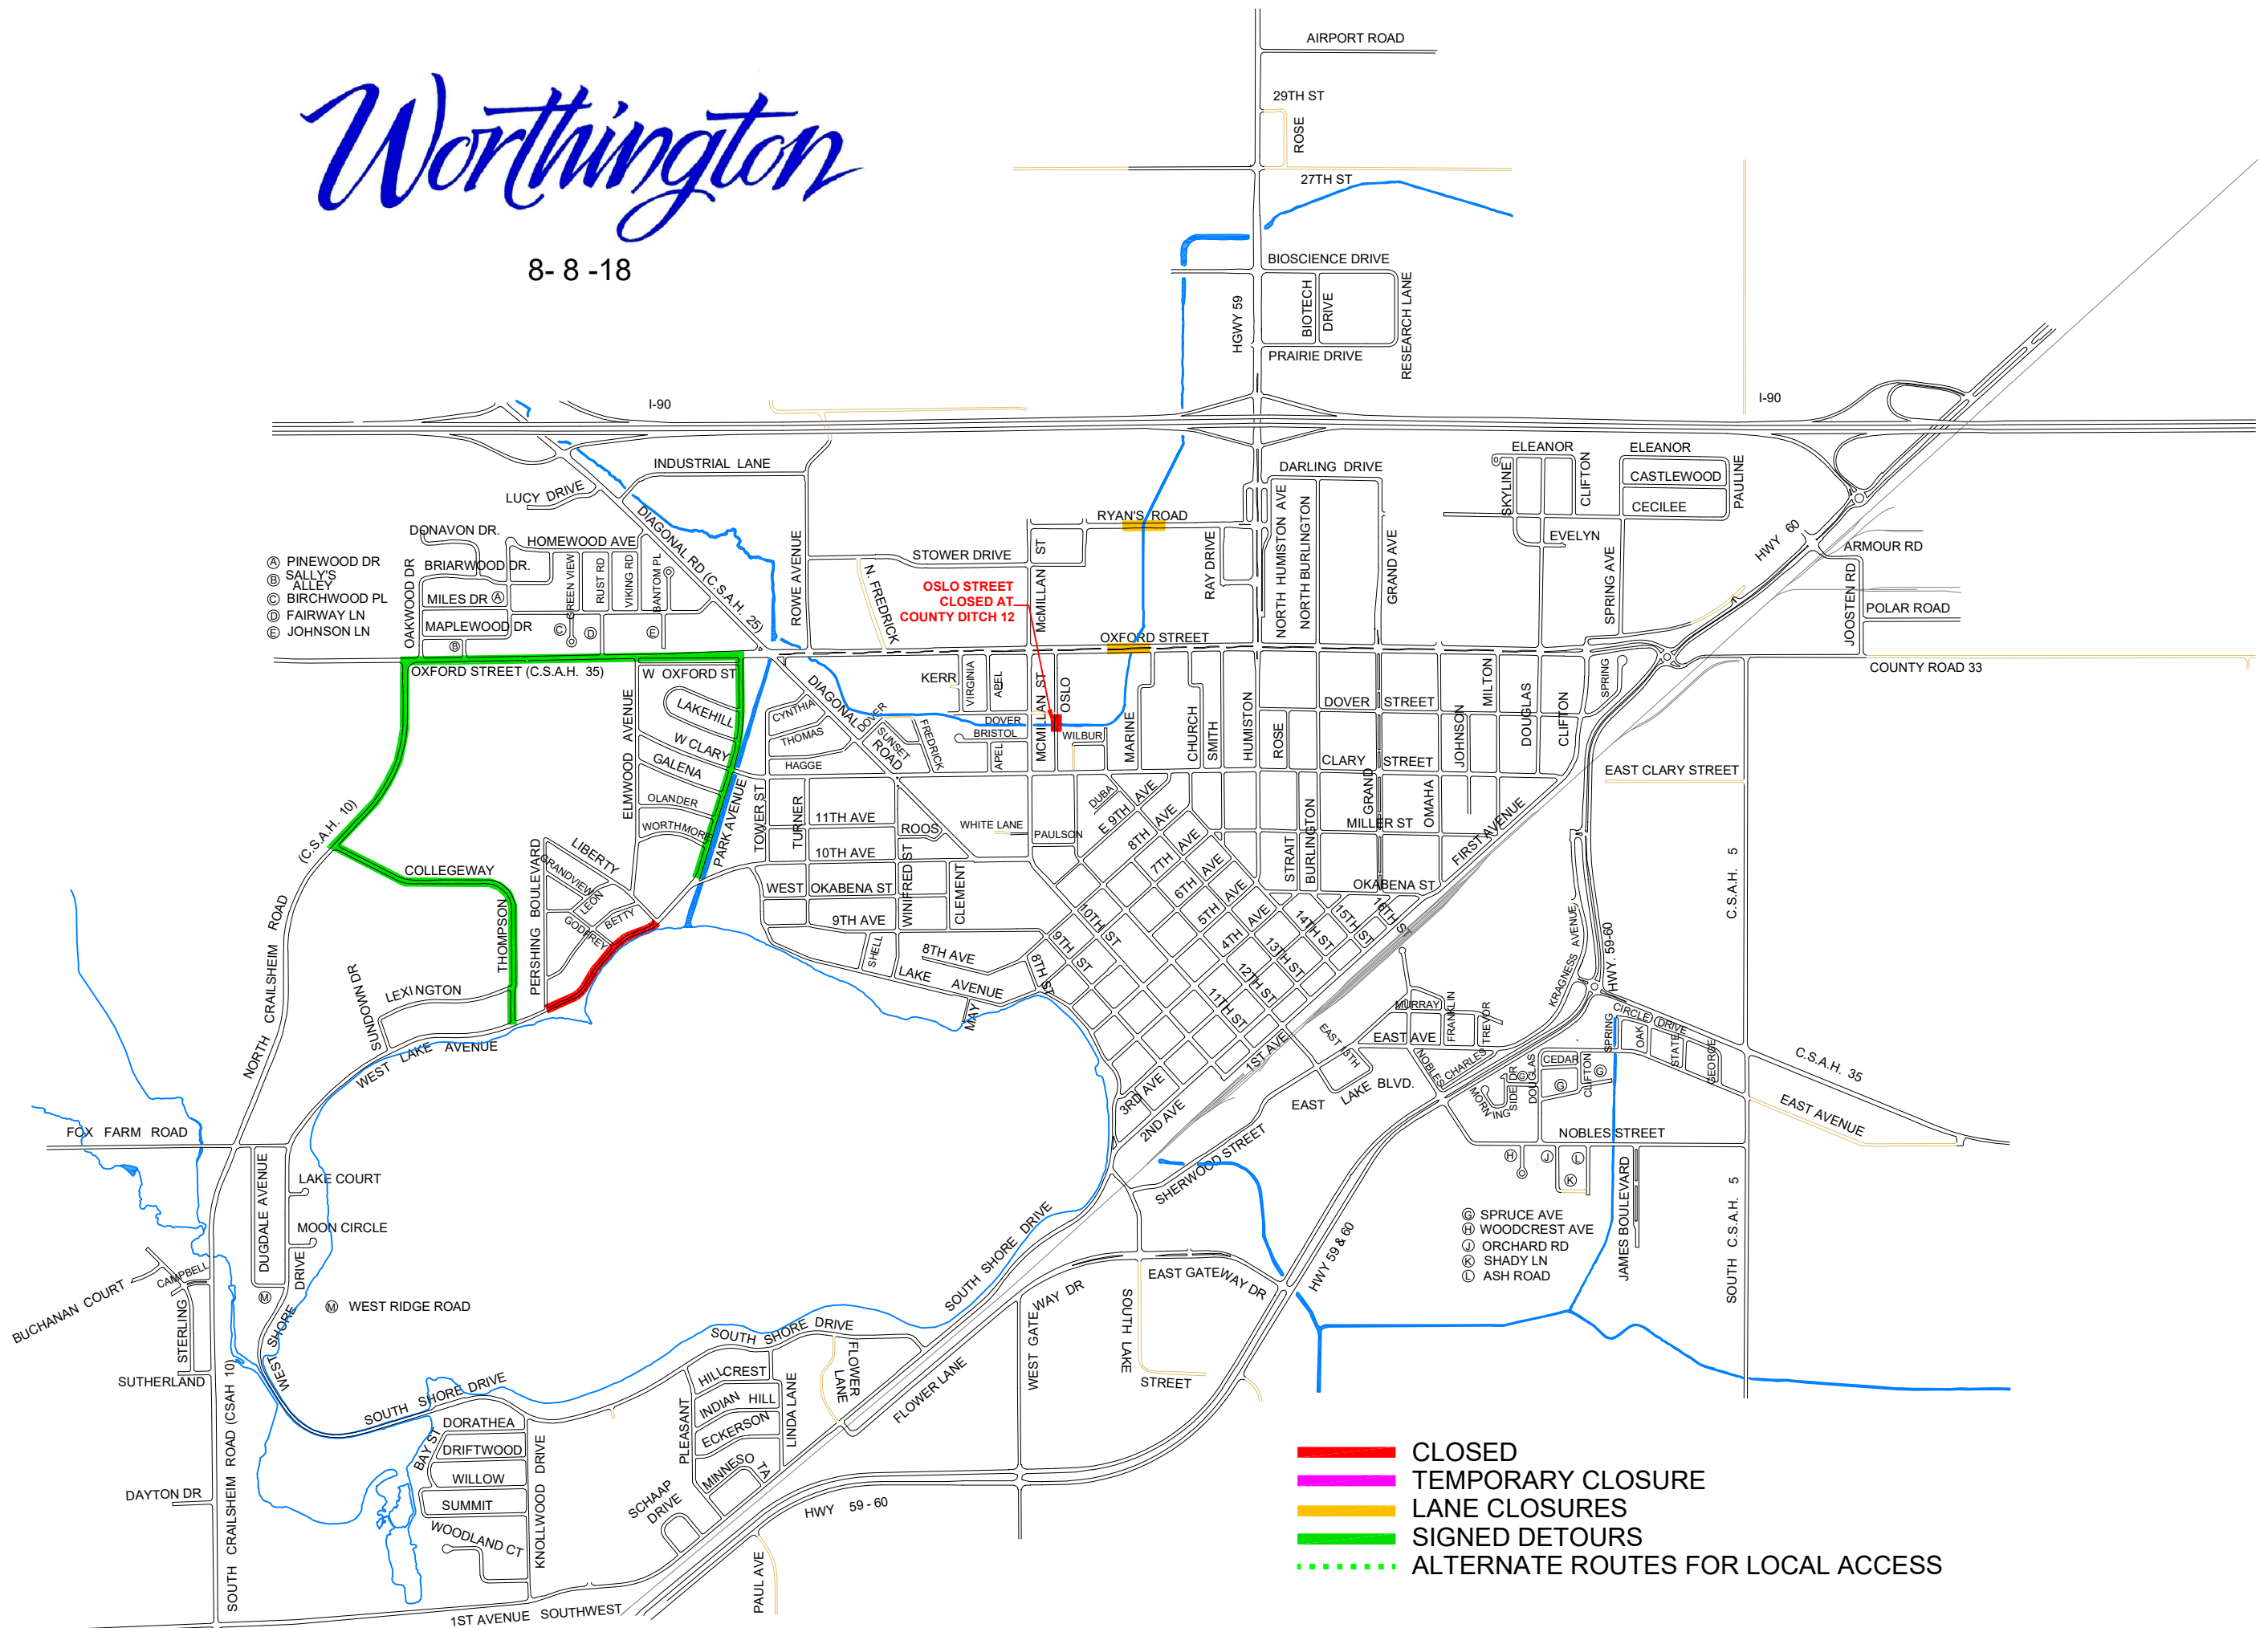

Worthington

8-8-18

- CLOSED
- TEMPORARY CLOSURE
- LANE CLOSURES
- SIGNED DETOURS
- ALTERNATE ROUTES FOR LOCAL ACCESS

- ① PINWOOD DR
- ② SALLY'S ALLEY
- ③ BIRCHWOOD PL
- ④ FAIRWAY LN
- ⑤ JOHNSON LN

- ⑥ SPRUCE AVE
- ⑦ WOODCREST AVE
- ⑧ ORCHARD RD
- ⑨ SHADY LN
- ⑩ ASH ROAD