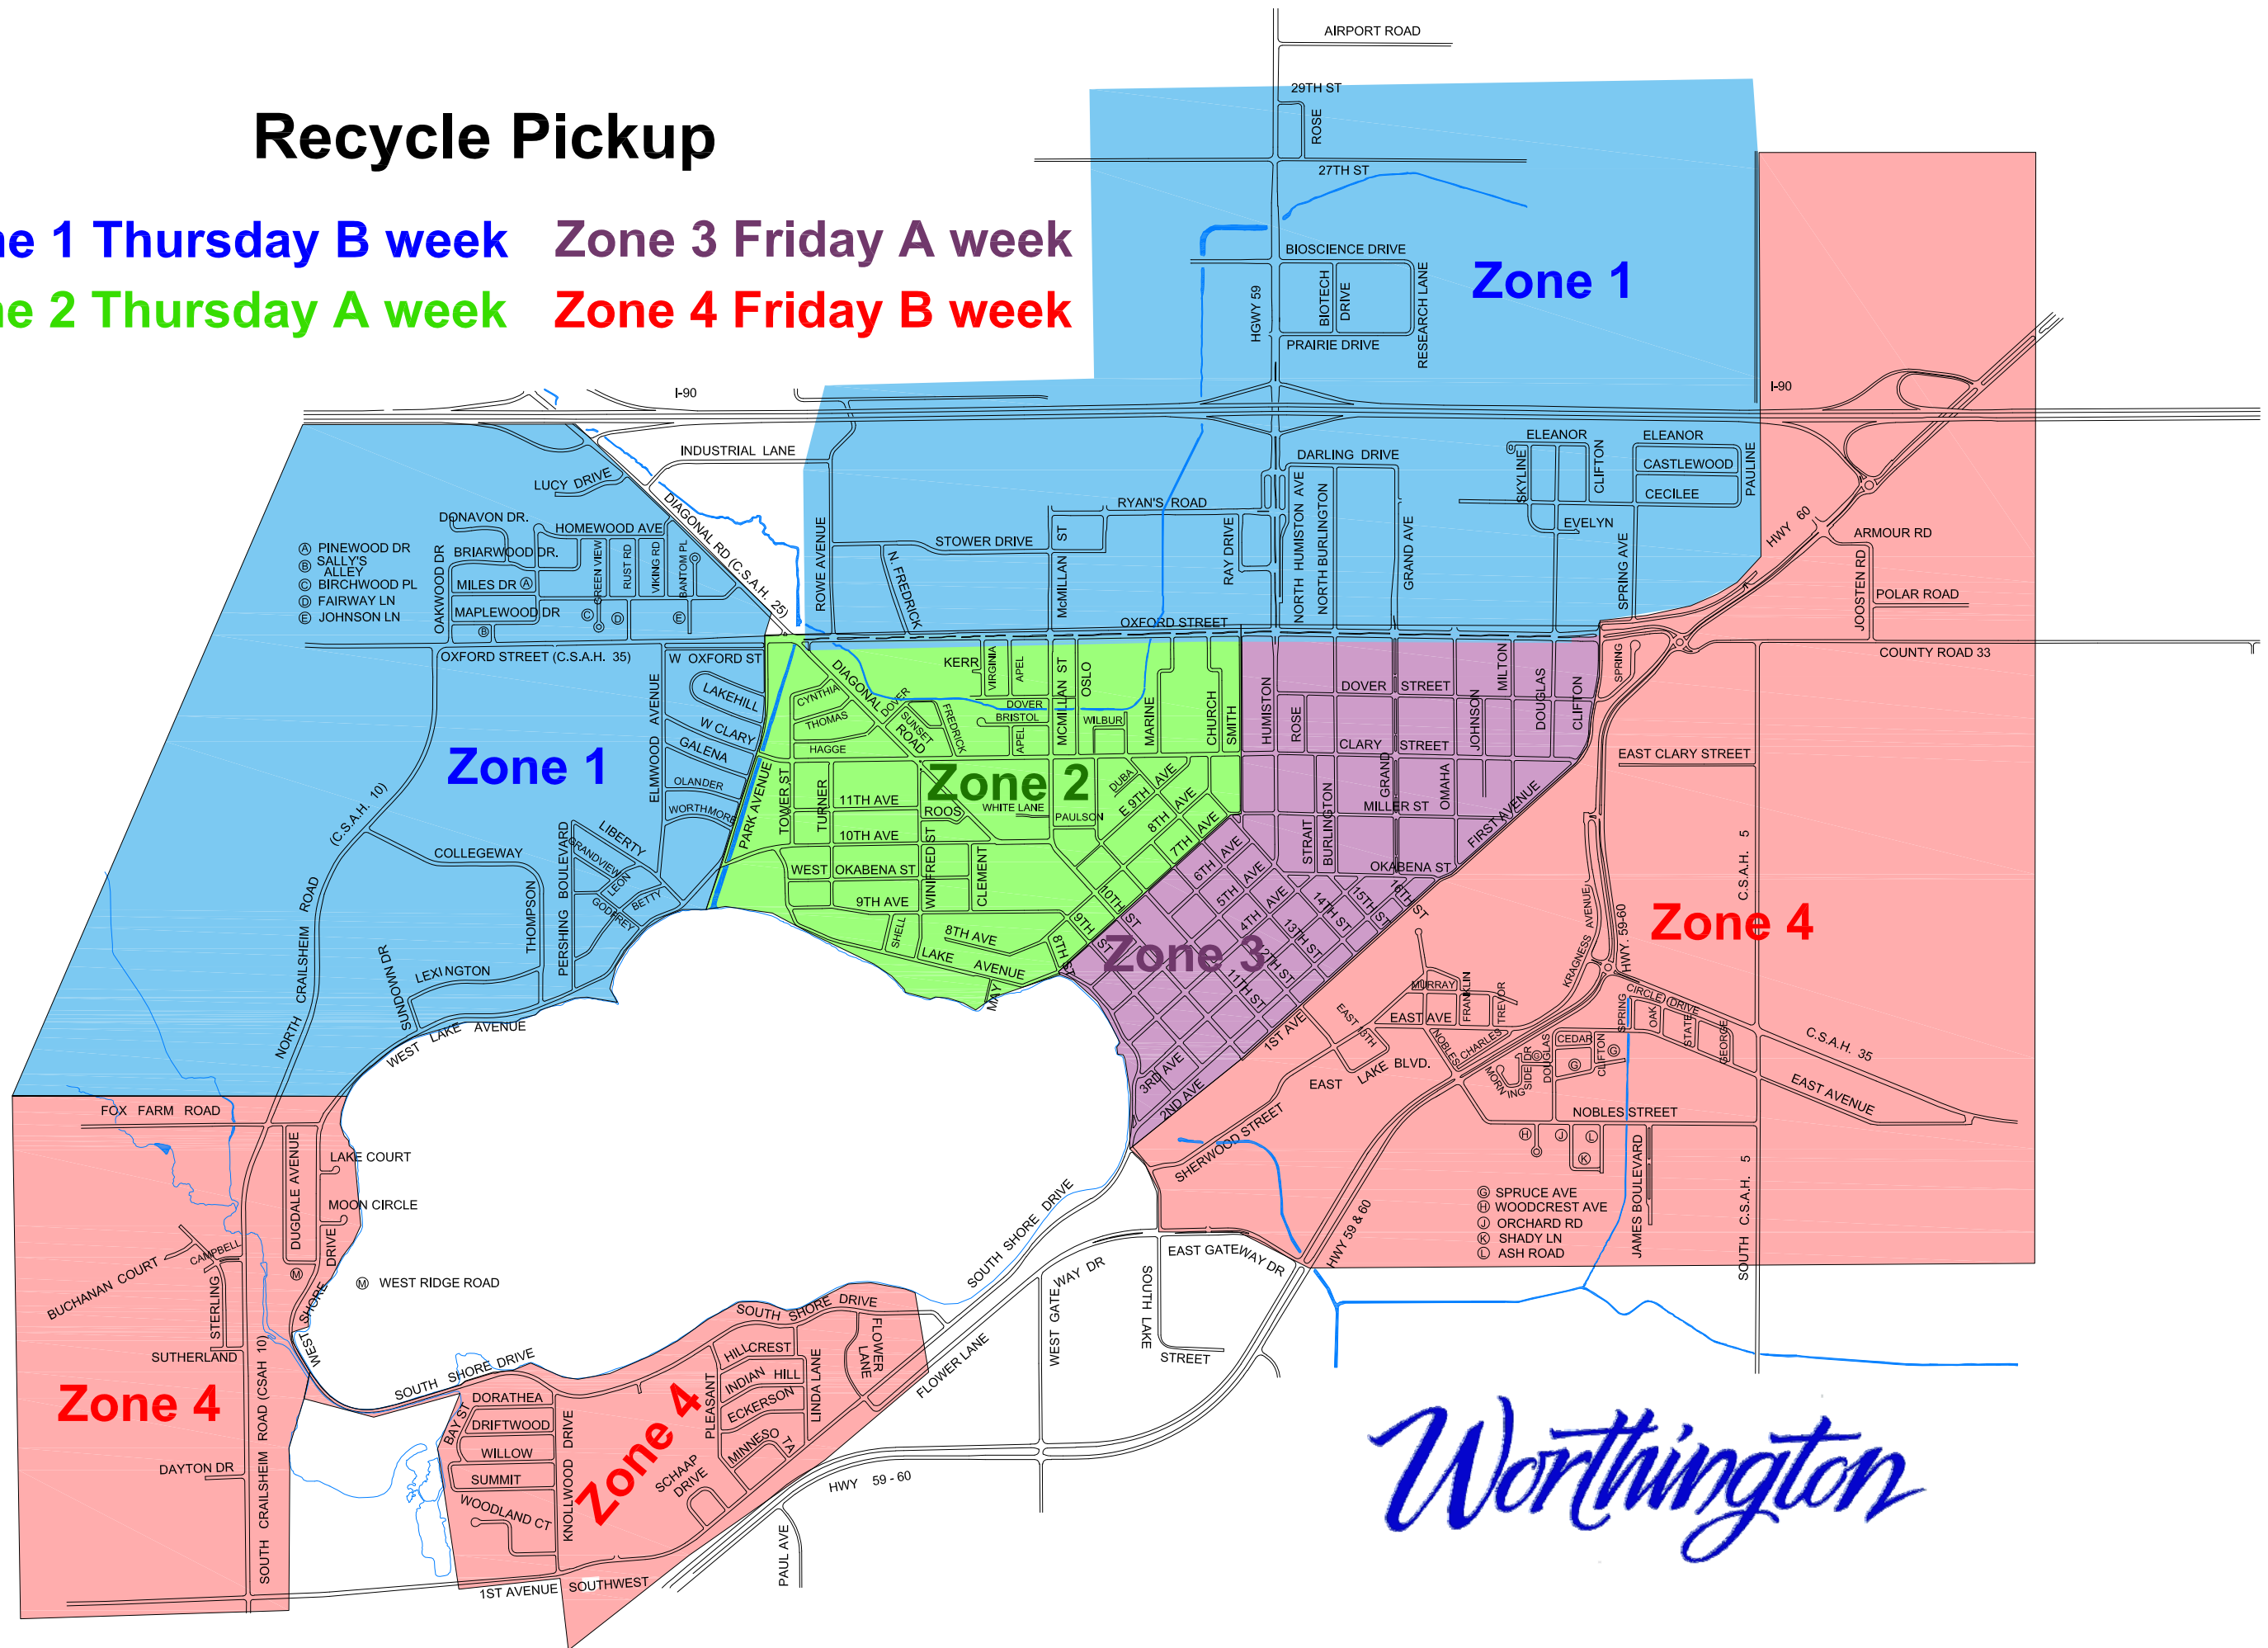

Recycle Pickup

Zone 1 Thursday B week **Zone 3 Friday A week**
Zone 2 Thursday A week **Zone 4 Friday B week**

2023 RECYCLING SCHEDULE

- ZONE 1 – THURSDAY (B Week)**
- ZONE 2 – THURSDAY (A Week)**
- ZONE 3 – FRIDAY (A Week)**
- ZONE 4 – FRIDAY (B Week)**

If your scheduled pick up falls on a holiday or cannot be completed due to inclement weather your service will be scheduled the following day.

Please set your recycle bin out the night before to avoid it being missed.

September 2023						
Sunday	Monday	Tuesday	Wednesday	Thursday	Friday	Saturday
						1
					Zone 4 B	
3	4	5	6	7	8	9
				Zone 2 A	Zone 3 A	
10	11	12	13	14	15	16
				Zone 1 B	Zone 4 B	
17	18	19	20	21	22	23
				Zone 2 A	Zone 3 A	
24	25	26	27	28	29	30
				Zone 1 B	Zone 4 B	

December 2023						
Sunday	Monday	Tuesday	Wednesday	Thursday	Friday	Saturday
					1	2
					Zone 3 A	
3	4	5	6	7	8	9
				Zone 1 B	Zone 4 B	
10	11	12	13	14	15	16
				Zone 2 A	Zone 3 A	
17	18	19	20	21	22	23
				Zone 1 B	Zone 4 B	
24	25	26	27	28	29	30
				Zone 2 A	Zone 3 A	
31						